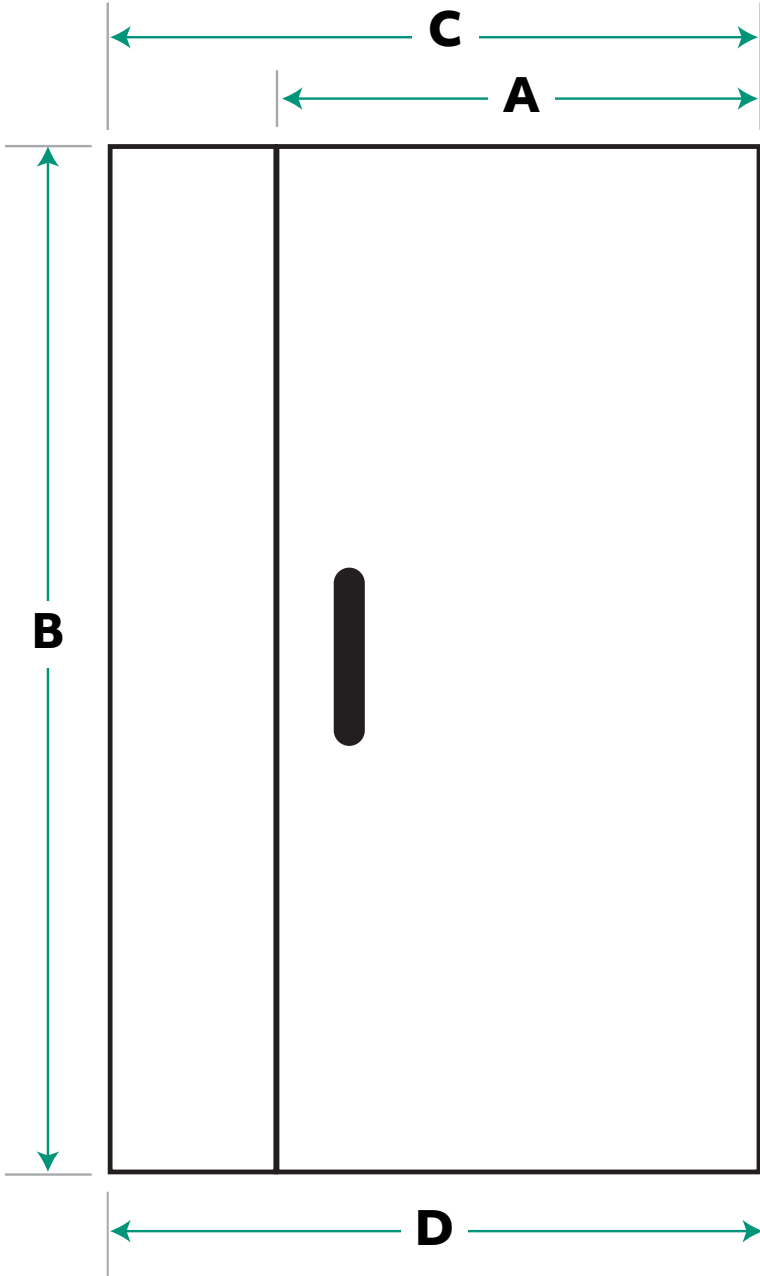

Single Door/Panel Hinges Right

MEASUREMENTS:

A: B:

C: D:

Complete "D" only if out of square

Out of Square L: R:

GLASS THICKNESS:

3/8" 1/2"

FRAMED FRAMELESS

HARDWARE FINISH

Chrome Brushed Nickel Satin Brass
 Other:

GLASS TYPE:

Clear Rain (3/8 only) Low Iron
 Acid Etch Acid Low Iron

IS IT CUT SIZE

Yes No

WATER PROTECTION:

Yes No

HANDLE SIZE:

6x6 8x8 Other:

FASTENERS:

Clip Channel Other:

Company: P.O. Box No.:

Name:

Contact No.: